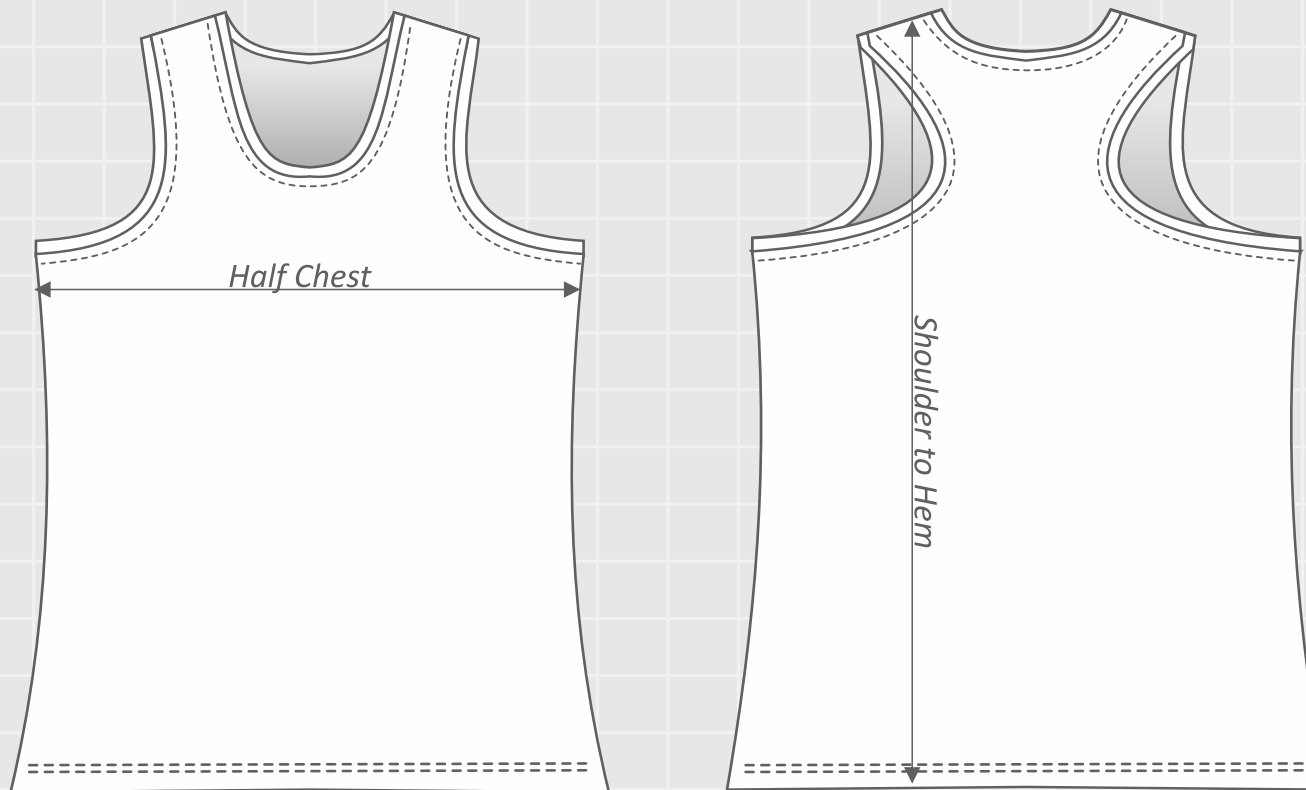

SL09, SL10, & SL11

V-neck & Round neck X-Back Singlet

Unisex & Childrens

GAME

#GAMEClothing

f @GameClothing

ig @Game_Clothing_Aus

Size	C8	C10	C12	C14	L8	L10	L12	L14	L16	L18	L20	L22
Half Chest (cm)	31	33	36	39	40	42	45	48	50	53	56	58
Shoulder to Hem (cm)	50	53	56	61	64	64	68	68	68	72	73	73

All measurements are for the garment not body measurements.
Measurements can vary by +/- 2cm.