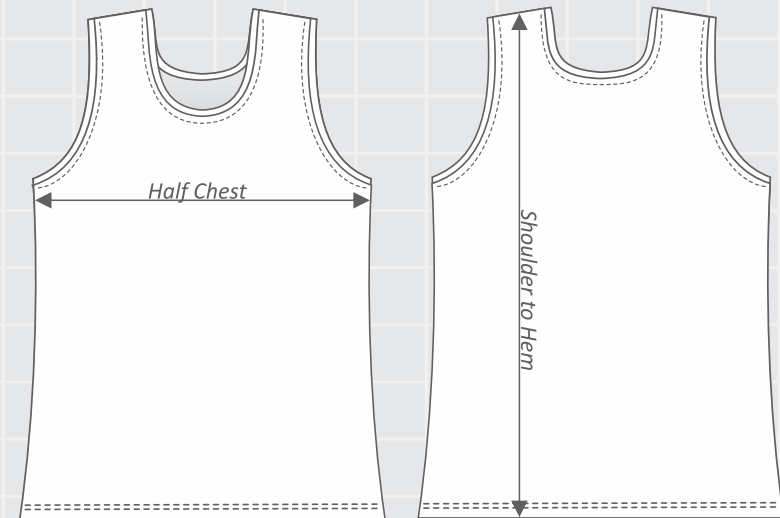

# SL05, SL06 & SL07

Athletic Style Singlet

Mens, Ladies, & Childrens

#GAMEClothing

f @GameClothing

ig @Game\_Clothing\_Aus

	L8	L10	L12	L14	L16	L18	L20	L22
Half Chest (cm)	45	47	49	52	55	57	59	62
Shoulder to Hem (cm)	68	68	68	71	71	71	72	72

Size	C6	C8	C10	C12	C14	2XS	XS	S	M	L	XL	2XL	3XL	4XL	5XL
Half Chest (cm)	33	35	37	40	43	49	51	53	56	58	61	64	66	68	70
Shoulder to Hem (cm)	50	54	60	62	65	71	71	72	72	74	74	74	77	77	80

All measurements are for the garment not body measurements.  
Measurements can vary by +/- 2cm.