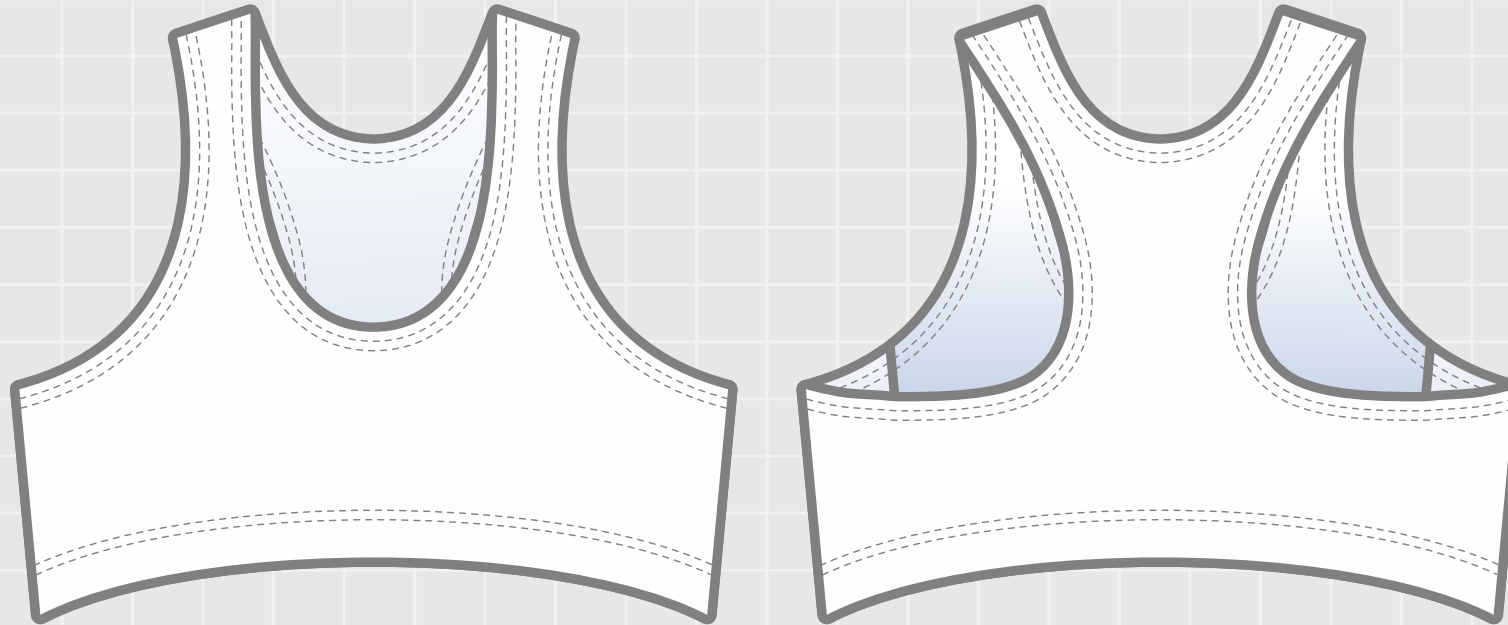

# L01 & L02

Female Lycra Crop Top

Ladies & Childrens

# GAME

#GAMEClothing

f @GameClothing

ig @Game\_Clothing\_Aus

Size	C6	C8	C10	C12	C14	L8	L10	L12	L14	L16	L18	L20
Bust (cm)	71	74	77	80	83	86	90	94	98	102	106	110

All measurements are body measurements.

Measurements can vary by +/- 2cm.